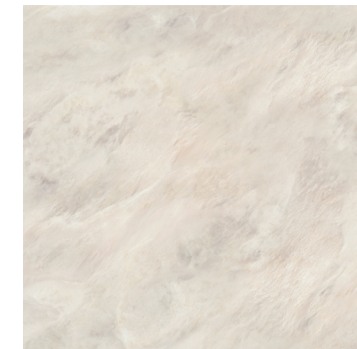

SYMBOLS • SIMBOLOGÍA

- **R** RECTIFICADO /RECTIFIED / RECTIFIÉ
- **P** PORCELÁNICO / PORCELAIN TILES / GRÈS CERÁME
- **V2** VARIACION LEVE / SLIGHT VARIATION
- **S** ULTRAFINO / SLIM / ULTRA-MINCE
- **PB** PASTA BLANCA / WHITE BODY / PÂTE BLANCHE
- **G** REVESTIMIENTO / WALL TILE / FAÏENCE
- **G** GRANILLA PULIDA / GRAIN POLISHED / GLASS EFFECT / GRAIN POLI "EFFET MIROIR"

- **RL4** USO RECOMENDADO / RECOMMENED USE - RU4
- **M** MATE/ MATT / MAT
- **G** ANTIHIELO/FROST PROOF RÉSISTANT AU GEL
- **G** VARIACIÓN DE DISEÑO PIEZAS / GRAPHIC FACES PIECES / TAMPONS DIFFÉRENTS PIÈCES:
  120X280 - 3 PIEZAS/PIECES
  120X120 - 6 PIEZAS/PIECES
  60X120 - 12 PIEZAS/PIECES

<https://gra-nit.ru/ispaniya/ape/alexandria/>

120X120 - 60X120 / 48"X48" - 24"X48"

M **RL4** ALEXANDRIA CREAM MATT RECT
120X120/48"X48" L99/M

G **RL4** ALEXANDRIA CREAM POL RECT
120X120/48"X48" L97/M